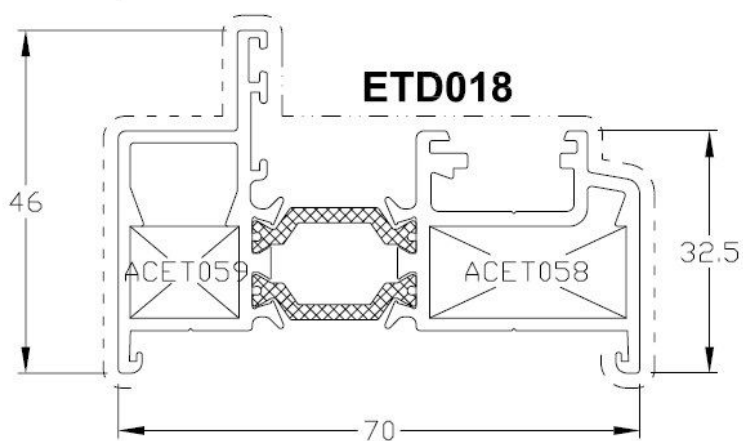

alitherm 47 door outerframe details

sub-frame fix

direct fix standard frame option

direct fix ovolo frame option

alitherm 47 door midrail and door sash details

door sash

midrail